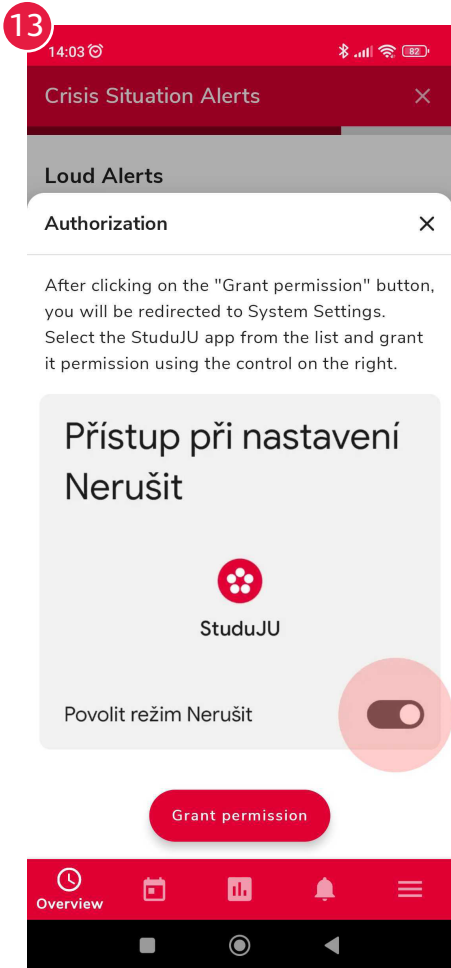

To ensure reliable delivery of emergency alert notifications, battery optimization needs to be disabled for StuduJU.

Battery optimization is disabled.

Loud Alerts

Do you want a sound notification even in a situation when you have Do Not Disturb in effect? If so, you must allow special permission.

Disabled

After clicking on the "Grant permission" button, you will be redirected to System Settings. Select the StuduJU app from the list and grant it permission using the control on the right.

Přístup při nastavení Nerušit