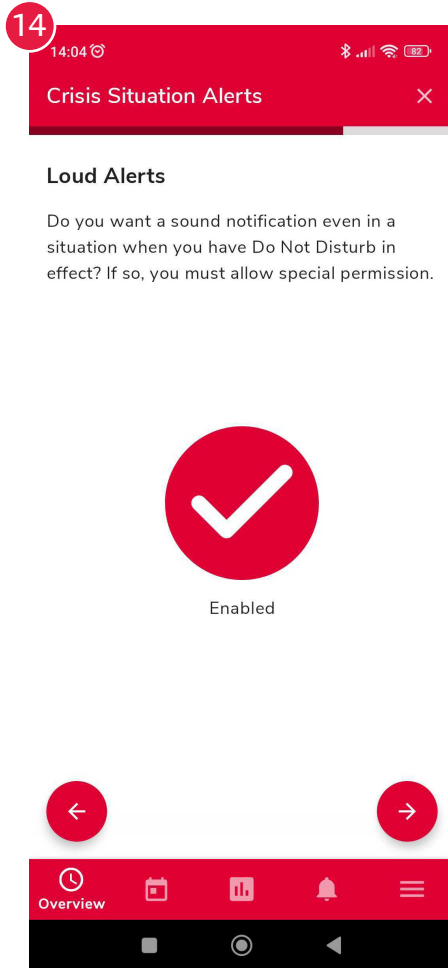

Loud Alerts

Do you want a sound notification even in a situation when you have Do Not Disturb in effect? If so, you must allow special permission.

Enabled