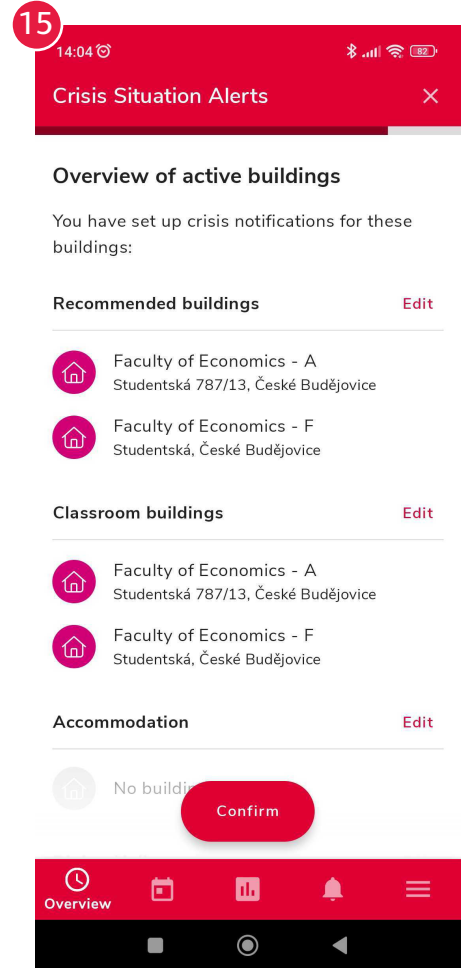

Overview of active buildings

You have set up crisis notifications for these buildings:

Recommended buildings [Edit](#)

- Faculty of Economics - A
  Studentská 787/13, České Budějovice
- Faculty of Economics - F
  Studentská, České Budějovice

Classroom buildings [Edit](#)

- Faculty of Economics - A
  Studentská 787/13, České Budějovice
- Faculty of Economics - F
  Studentská, České Budějovice

Accommodation [Edit](#)

No buildings

Confirm